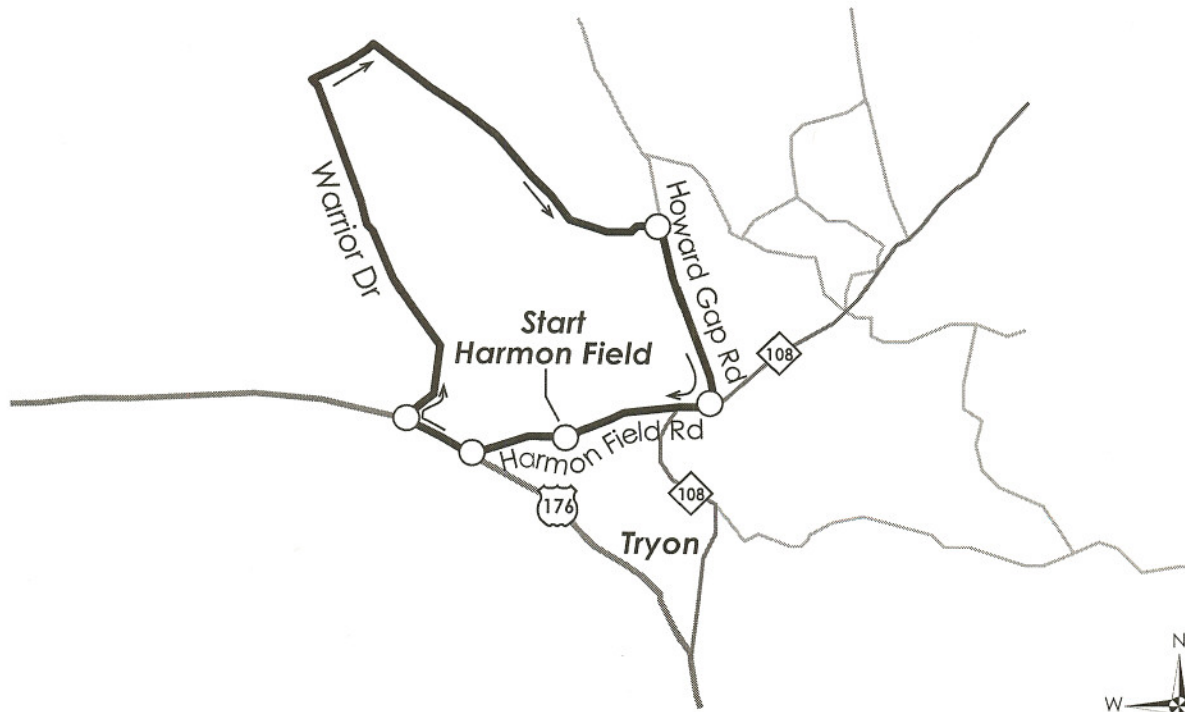

# Tour de Leaves Family Ride

## Friends of Harmon Field

Miles 4.0

Numbers must be visible at all times for sag support to monitor progress

Total Miles	Go Miles	Icon	Description
0.0	0.0	➔ STOP	At stop sign, exit <b>right</b> on to Harmon Field Rd from Start/Finish Line
0.3	0.3	➔ YIELD	At yield sign, turn <b>right</b> on US 176
0.5	0.2	➔	Turn <b>right</b> on Warrior Dr
3.0	2.5	➔ STOP	At stop sign, turn <b>right</b> on Howard Gap Rd
3.5	0.5	➔ STOP	At stop sign, turn <b>right</b> on NC 108 E
3.5+	0.0+	↗	Bear <b>right</b> immediately on Harmon Field Rd
4.0	0.5	➔	Turn <b>right</b> into Harmon Field to Start/Finish Line

Total Ascent 196'